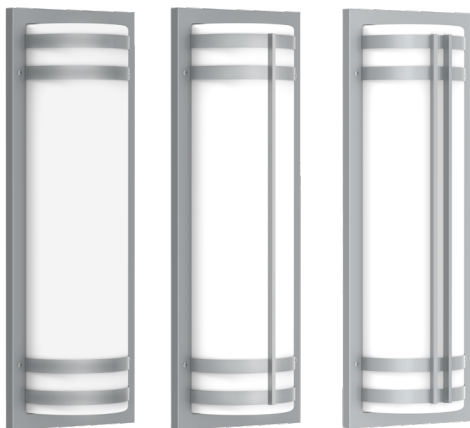

Nickel Tone (NT) trim finish

**VB0 trim**

**VB1 trim**

**VB2 trim**

### 7612 LED

The 7600 series (Models: 7600/01/02/04/10/12/14/16) is available in a variety of sizes and lumen packages, making it highly versatile for exterior facades. Constructed of aluminum with your choice of durable powder coat finish, sturdy acrylic diffuser, and stainless steel hardware. Use this architectural sconce for any application requiring performance and a decorative aesthetic. Perfect for exterior facades, columns, breezeways, pool decks, and more. Vertical bars optional. Integral battery backup and cold weather integral battery backup optional.