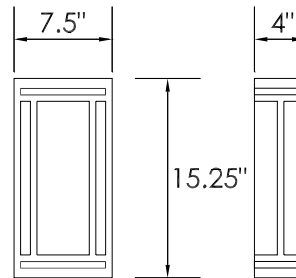

WET

ORDERING INFORMATION

7501 - _____ - _____ - _____
Model   2.   3.   4. (if required)

2. FINISH

STANDARD

- **AB** Antique Bronze
- **AC** Antique Copper
- **AG** Antique Gold
- **AS** Antique Silver
- **BL** Black
- **BR** Brick
- **BT** Brass Tone
- **BZ** Bronze
- **DB** Desert Bronze
- **DS** Desert Stone
- **GM** Gun Metal
- **MB** Metallic Bronze
- **NT** Nickel Tone
- **OL** Oak Leaf
- **PL** Platinum
- **RB** Rustic Bronze
- **RC** Rustic Copper
- **TB** Textured Black
- **WH** White

CUSTOM

Provide color sample or RAL code to match

3. WATTAGE

- **13** 1-13W CFL, mag.
- **213** 2-13W CFL, mag.

4. AVAILABLE OPTIONS

- **BAC** Buy American Compliant
- **T** Tamper Resistant Hardware and Tool

Specifications and dimensions subject to change without notice.

Consult your Brownlee Lighting representative for availability and ordering information.