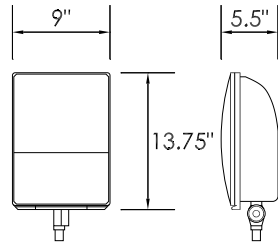

7133

Sleek flood with vandal resistant housing and lens. Perfect for sign, landscape, and area lighting.

PROJECT:	
MODEL #:	FIXTURE TYPE:

DISCONTINUED

CHECK FACTORY STOCK