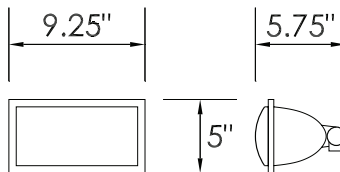

## STANDARD SPECIFICATIONS

- HOUSING:** Molded black polycarbonate with weatherproof housing gasket
- DIFFUSER:** Clear polycarbonate
- BALLAST:** 120V NPF Magnetic
- LAMP:** CFL, 2-pin GX23 Base 2700K