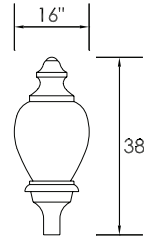

7066

PROJECT:
MODEL #:
FIXTURE TYPE:

Stylish post top light with textured polycarbonate acorn globe has a classic look. Ideal for commercial area lighting applications.

STANDARD SPECIFICATIONS

- HOUSING:** Black cast aluminum base has fitter that slips over 3" O.D. poles
DIFFUSER: UV stabilized clear prismatic polycarbonate acorn
BALLAST:
- 120V NPF Magnetic
 - Multi-tap HPF Magnetic
- LAMP:**
- High Pressure Sodium, Medium Base
 - Metal Halide, Medium Base

DISCONTINUED

CHECK FACTORY STOCK

ORDERING INFORMATION

7066 - _____ - _____
Model 2. 3. (if required)

2. WATTAGE

- 150S** 150W HPS, 120V NPF
250S 250W HPS, Multi-tap HPF
- 150M** 150W MH, Multi-tap HPF
250M 250W MH, Multi-tap HPF