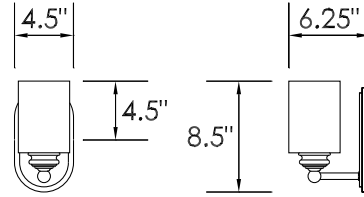

5871

Contemporary single light sconce, available with multiple glass finishes.

PROJECT:
MODEL #:
FIXTURE TYPE:

STANDARD SPECIFICATIONS

HOUSING: Steel, brushed nickel or painted finish
DIFFUSER: White or tea stained glass
BALLAST: 120V NPF Electronic
LAMP: CFL, GU24 2700K