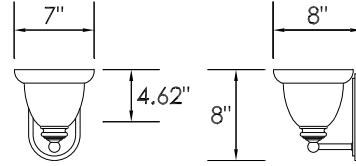

5861

Traditional styling is the hallmark of this simple, elegant sconce.

PROJECT:
MODEL #:
FIXTURE TYPE:

STANDARD SPECIFICATIONS

HOUSING: Steel, brushed nickel or painted finish
DIFFUSER: White swirl glass
BALLAST: 120V NPF Electronic
LAMP: CFL, GU24 2700K