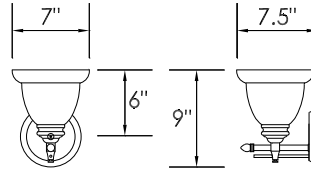

5661

Traditional styling combined with a contemporary bracket makes this a versatile fixture for multiple applications.

STANDARD SPECIFICATIONS

HOUSING: Steel, brushed nickel or painted finish
DIFFUSER: White swirl glass
BALLAST: 120V NPF Electronic
LAMP: CFL, GU24 2700K

PROJECT:
MODEL #:
FIXTURE TYPE:

DISCONTINUED

CHECK FACTORY STOCK

ORDERING INFORMATION

5661 - _____ - _____ - _____
Model   2.   3.   4. (if required)

2. FINISH

STANDARD
BN Brushed Nickel

OPTIONAL

AG Antique Gold
BL Black
BR Brick
BZ Bronze
CB Crème Brulee
CN Chestnut
DS Desert Stone
GD Gold Dust
GM Gun Metal
IV Ivy
MB Metallic Bronze
OL Oak Leaf
PL Platinum
RB Rustic Bronze
RC Rustic Copper
RW Rosewood
WH White

CUSTOM
Provide color sample
or RAL code to match

3. WATTAGE

13G 1-13W GU24 CFL, elec. NPF
18G 1-18W GU24 CFL, elec. NPF

4. OPTIONS & ACCESSORIES

ES3 ENERGY STAR® Indoor (elec., NPF)