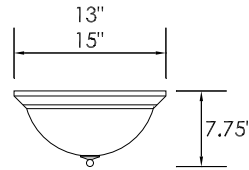

2140 LED

Classic ceiling luminaire with clear ribbed glass diffuser.

PROJECT:
MODEL #:
FIXTURE TYPE:

STANDARD SPECIFICATIONS

PAN: Steel, brass plated, brushed nickel or painted finish
DIFFUSER: Clear ribbed glass

BROWNLEE LED SYSTEM

120V or 277V constant current @ 700mA
3500K, 80 CRI

10LED 10W - (1) 10W LED board - 740 lumens - 70 lumens per watt
20LED 20W - (2) 10W LED boards - 1480 lumens - 75 lumens per watt
40LED 40W - (4) 10W LED boards - 2960 lumens - 75 lumens per watt

DISCONTINUED
CHECK FACTORY STOCK

ORDERING INFORMATION

2140 -   -   -   -   -
Model   2.   3.   4.   5. (if required)

2. SIZE

13   13" dia.
15   15" dia.

3. FINISH

STANDARD

BN   Brushed Nickel
PB   Polished Brass
WH   White

OPTIONAL

AG   Antique Gold
BL   Black
BR   Brick
BZ   Bronze
CB   Crème Brulee
CN   Chestnut
DS   Desert Stone
GD   Gold Dust
GM   Gun Metal
IV   Ivy
MB   Metallic Bronze
NT   Nickel Tone
OL   Oak Leaf
PL   Platinum
RB   Rustic Bronze
RC   Rustic Copper
RW   Rosewood

CUSTOM

Provide color sample
or RAL code to match

4. WATTAGE

13 SIZE

10LED   1-10W LED board

20LED   2-10W LED boards

15 SIZE

20LED   2-10W LED boards

40LED   4-10W LED boards

5. AVAILABLE OPTIONS

277   277V Driver
BAC   Buy American Compliant
BBI   Integral Battery Backup
DIM1   Dimming Ballast (120 volt)
DIM2   Dimming Ballast (277 volt)

ACCESSORIES (field installed)

BBR   Remote Battery Backup

**Brownlee offers a 3 year limited warranty on all LED products.
Consult factory for details**