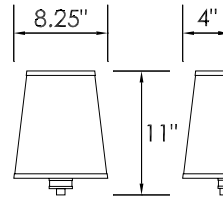

## STANDARD SPECIFICATIONS

**FASCIA:** Fabric lampshade material over a steel frame  
**PAN:** White, formed steel