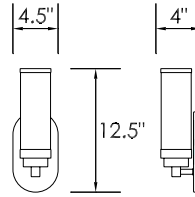

DISCONTINUED
CHECK FACTORY STOCK

ORDERING INFORMATION

1506 - _____ - _____ - _____
 Model 2. 3. 4 (if required)

2. FINISH

STANDARD

BN Brushed Nickel

OPTIONAL

- AG** Antique Gold
- BL** Black
- BR** Brick
- BZ** Bronze
- CB** Crème Brulee
- CN** Chestnut
- DS** Desert Stone
- GD** Gold Dust
- GM** Gun Metal
- IV** Ivy
- MB** Metallic Bronze
- NC** Nickel/Copper
- NT** Nickel Tone
- OL** Oak Leaf
- PL** Platinum
- RB** Rustic Bronze
- RC** Rustic Copper
- RW** Rosewood
- WH** White