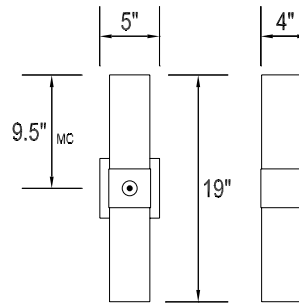

1486

DISCONTINUED
CHECK FACTORY STOCK

PROJECT:
MODEL #:
FIXTURE TYPE:

STANDARD SPECIFICATIONS

HOUSING

Cold rolled steel, formed in a die, finished with an electroplated brushed nickel coating that will withstand most nicks and scratches. The housing can be mounted vertical or horizontal.

DIFFUSER

Glass cylinder, white finished interior and etched exterior to disguise the light source. The cylinder is bonded with adhesive to a carbon steel threaded ring that screws into the cup holder for a secure installation.

ELECTRICAL

GU24 CFL, 2-prong Base 2700K lamp – 120V Electronic NPF Ballast
GU24 LED, 2-prong Base 3000K lamp - 120V - Lifetime Rating: 25,000 hours

Brownlee Lighting does not recommend GU24 base lamps for 24 hour operation due to lamp manufacturer specifications.

GU24 base compact fluorescent lamps used with an occupancy sensor may result in severely shortened lamp life and/or ballast damage.

MOUNTING

The 1486 series is designed to be mounted directly to a j-box (by others). Mounting hardware included.

FINISH

The standard finish is a sturdy electroplated brushed nickel. Options include all Brownlee paint finishes. Plated finishes such as Brushed Nickel are suitable for indoor applications only. Installation outdoors voids the Brownlee Limited Warranty.

ORDERING INFORMATION

1486 - _____ - _____ - _____ - _____ - _____
Model   2.   3.   4.   5. (if required)

2. FINISH

STANDARD

BN   Brushed Nickel

OPTIONAL

- **BL**   Black
- **BT**   Brass Tone
- **BZ**   Bronze
- **GM**   Gun Metal
- **MB**   Metallic Bronze
- **NT**   Nickel Tone
- **PL**   Platinum
- **WH**   White

CUSTOM

Provide color sample or RAL code to match

3. WATTAGE

G27LED   2-7W GU24 LED - 900 lm, 65 lm/W

213G   2-13W GU24 CFL, elec. NPF

218G   2-18W GU24 CFL, elec. NPF

4. DIFFUSER

STANDARD

WGL   White Glass

OPTIONAL

FTG   Faux Tortoiseshell Glass

5. AVAILABLE OPTIONS

BAC   Buy American Compliant
ES   ENERGY STAR® (G27LED only)

Specifications and dimensions subject to change without notice.
Consult your Brownlee Lighting representative for availability and ordering information.