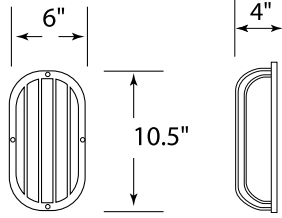

1085

Architectural low maintenance design with corrosion resistant material makes this luminaire a popular choice along coastal areas.

PROJECT:	
MODEL #:	FIXTURE TYPE:

DISCONTINUED
CHECK FACTORY STOCK