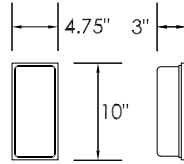

1000

PROJECT:
MODEL #:
FIXTURE TYPE:

Low profile utility wall mount, ideal for commercial buildings, carports, garages, hallways, tunnels, walls, and general security lighting applications.

STANDARD SPECIFICATIONS

- **PAN:** Aluminum, white painted finish
- **DIFFUSER:** White or clear prismatic polycarbonate
- **BALLAST:** 120V NPF Magnetic
- **LAMP:** CFL, 2-pin, GX23 Base 2700K

DISCONTINUED
CHECK FACTORY STOCK

ORDERING INFORMATION

1000 - _____ - _____ - _____
Model   2.   3.   4. (if required)

2. WATTAGE

- **13** 1-13W CFL, mag.
- **213** 2-13W CFL, mag.

3. DIFFUSER

- **CPP** Clear Prismatic Polycarbonate
- **WP** White Polycarbonate

4. OPTIONS & ACCESSORIES

- **BAC** Buy American Compliant
- **PC** Pull Chain (120 volt)
- **PO1** Photo Control (120 volt) (13 only)
- **QS** Quick Start Lamp
- **T** Tamper Resistant Hardware and Tool

ACCESSORIES (field installed)

- **BBR** Remote Battery Backup