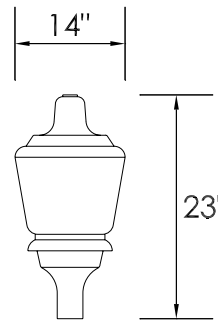

7068 LED

STANDARD SPECIFICATIONS

HOUSING

Heavy duty die-cast aluminum design with an architectural flair for any decor.

DIFFUSER

This injection molded two piece acorn design is available in UV stabilized acrylic. The prismatic design delivers Type V distribution patterns.

LED PLATFORM

The 7068 series utilizes Brownlee's proprietary LED tower platform, which consists of plug and play LED components positioned at a downward angle to maximize illumination on the ground and general area, while minimizing wasted up-light. All electrical components are serviceable.

LED PERFORMANCE - 3500K STANDARD

120-277V - 3500K, 82 CRI - L80 rating - 60,000 hrs - L70 rating (projected) - 100,000 hrs
Amperage rated @ 110V input
Operating ambient temperature: -20°C / -4°F - 40°C / 104°F
Refer to Wattage section for lumen output. Consult Brownlee.com for performance of all CCTs.

MOUNTING

The 7068 series has a fitter designed for 3" outside diameter poles.

FINISH

This series is available in black polyester powder coat as standard, and in all Brownlee paints as an optional offering.

WARRANTY

5 year limited warranty on this LED product. Consult factory for details.

PROJECT:
MODEL #:
FIXTURE TYPE:

ORDERING INFORMATION

7068 - _____
Model   2.   3.   4.   5. (if required)

2. FINISH

1. **STANDARD**
   BP Black Polyester
2. **OPTIONAL**
   AB Antique Bronze
   AS Antique Silver
   BT Brass Tone
   BZ Bronze
   DB Desert Bronze
   GM Gun Metal
   MB Metallic Bronze
   NT Nickel Tone
   PL Platinum
   WH White

3. WATTAGE

1. **C49LED** 49W C Series LED, .40 A input, 4700 delivered lumens
   Replaces up to 70W MH
2. **C66LED** 66W C Series LED, .54 A input, 6600 delivered lumens
   Replaces up to 100W MH

*Delivered lumens noted in 3500K.

4. DIFFUSER

1. **CPA5** Clear Prismatic Acrylic - Type V

5. AVAILABLE OPTIONS